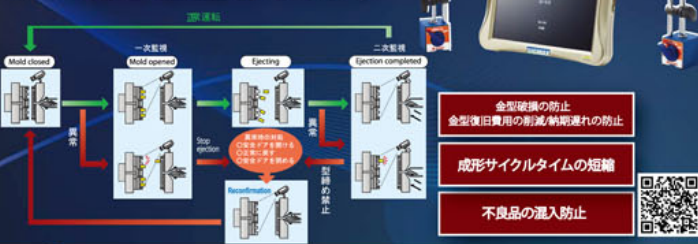

ROBOT-EYE SX-910

が大切な金型を守ります

- 金型破損の防止
- 金型復旧費用の削減/納期遅れの防止
- 成形サイクルタイムの短縮
- 不良品の混入防止

Go-For-It Corporation Limited

Tel. 02-328-8334, 085-352-5635 (Nishioka) E-mail: takashi@goforit.co.th

唯一、画期的な、 世界でただ一つの 射出成形機

- 型締めクランプ効率 100%
- 成形材料の削減率 2~5%
- 型締め位置精度 ±0.5mm
- 射出位置精度 ±0.2mm

油圧、電動、ツープレート大型、高速、2色、カーボンファイバーなど型 締力70~6800トン

詳細・紹介動画

お問い合わせは日本語でどうぞ

Go-For-It Corporation Limited

☎02-328-8334 ☎085-352-5635 (西岡)
☎063-207-0252 (タイ人) ✉takashi@goforit.co.th 🌐www.goforit.co.th

工場設備の

赤水・赤錆

付着物(スケール)

パイプの詰まり

ANES